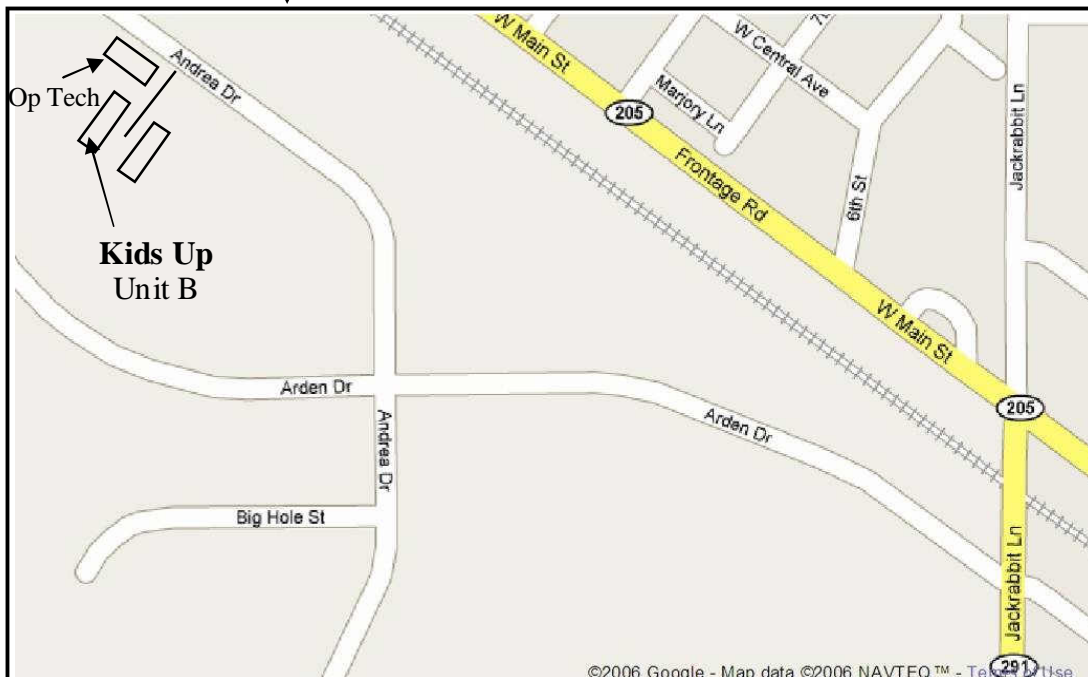

312 B Andrea Drive
Belgrade, MT 59714

Phone: 406-388-8009

Fax: 406-388-7995

Directions from I-90:

Head North on Jackrabbit Lane. Turn left just before the railroad onto Arden Drive . Turn right on Andrea Drive. Watch for Valley Spinkler and Pump then turn left on the next street/alley. There is a sign that says 312-314 Andrea Drive. We are in unit B in the right building.